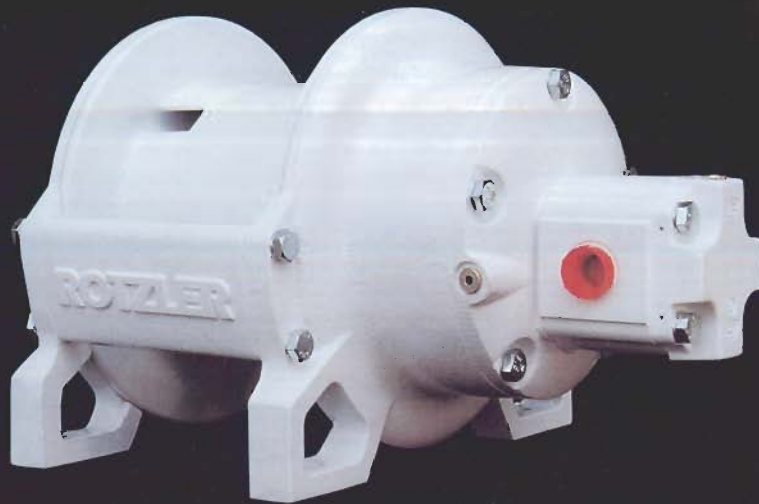

TITAN

MODEL TH 1 PLANETARY WINCH

1 METRIC TON HOIST CAPACITY

The TITAN TH 1 Planetary Hydraulic Winch features a 2 stage planetary reduction, combined with an automatic static and dynamic disc brake. A hydraulic brake or counterbalance valve is not required for safe and smooth control of a lowering load.

optional high pressure hydraulic motors - integral external brake release
stainless steel drum seal surfaces - polyester powder coating
rubber coated seals - graphite resin brake plates - no case drain required
plated or stainless steel fastener options - 2 year warranty

ROTZLER®

TOMORROW'S TECHNOLOGY FOR THE WORLD TODAY

TITAN MODEL TH 1

GENERAL DIMENSIONS

To safely support the load, maintain at least three wraps of rope on the Cable Drum at all times.

Dimensions are in inches [millimeters]. Cable Wedge accommodates 3/16" to 3/8" [5mm to 9mm] diameter wire rope.