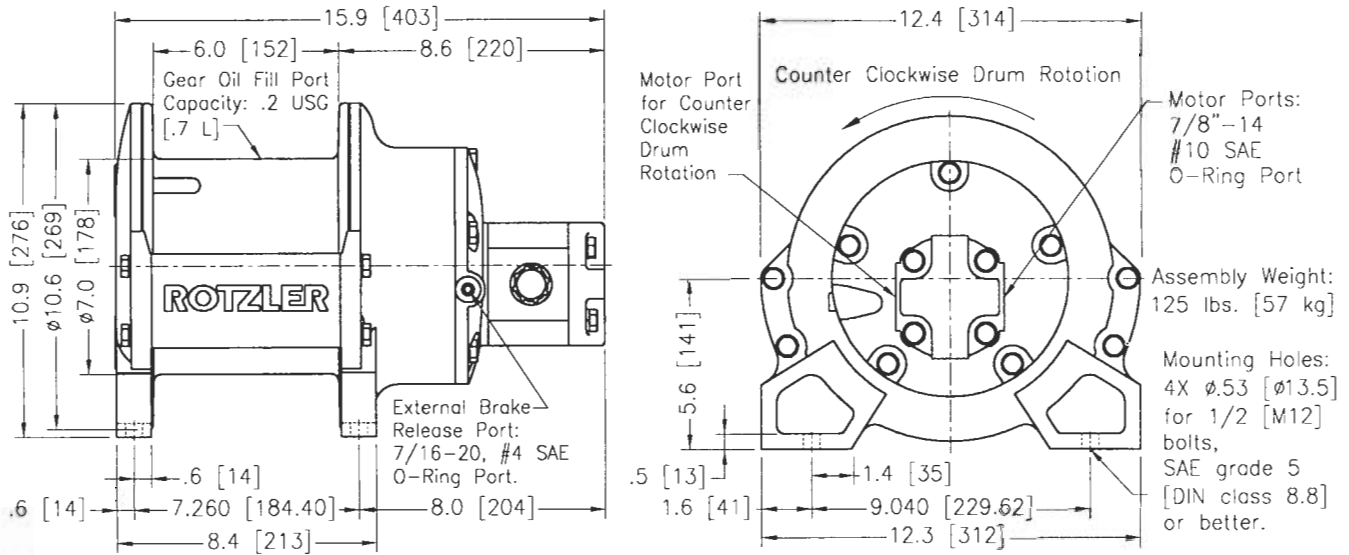

ROTZLER®

TOMORROW'S TECHNOLOGY FOR THE WORLD TODAY

TITAN MODEL TH 1

GENERAL DIMENSIONS

To safely support the load, maintain at least three wraps of rope on the Cable Drum at all times.

Dimensions are in inches [millimeters]. Cable Wedge accommodates 3/16" to 3/8" [5mm to 9mm] diameter wire rope.

PERFORMANCE DATA

CABLE STORAGE*		SYSTEM PRESSURE ^o	SYSTEM VOLUME ^o
5/16 inch	196 feet	Maximum: 2350 psi [162 bar]	Maximum: 10.2 USGPM [39 l/min]
3/8 inch	128 feet	MAXIMUM LINE PULL ^o	MAXIMUM LINE SPEED ^o
8 mm	60 m	Bare Drum: 2200 lb [10 kN]	Bare Drum: 126 ft/min [38 m/min]
9 mm	54 m	Full Drum: 1700 lb [7.5 kN]	Full Drum: 164 ft/min [50 m/min]

* Cable storage with no free flange allowance.

^o Above specifications are based on 5/16" diameter wire rope and standard (-16) motor. Optional motors are available. Refer to factory for specifications.