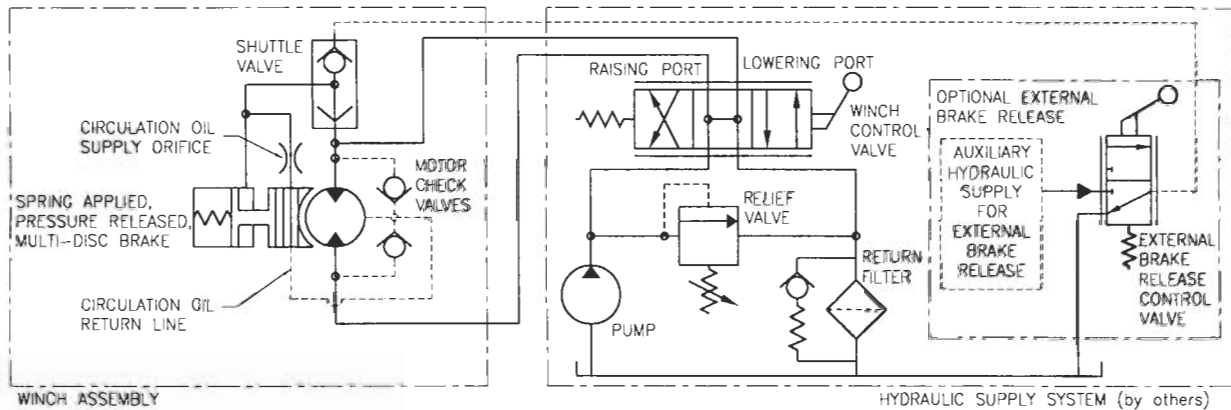

TYPICAL HYDRAULIC CIRCUIT

OPTIONS: For other optional configurations or operational features, contact the factory.

Rotzler planetary hydraulic winches are not designed, nor intended to move personnel. Rotzler Inc. cannot be held responsible for accidents occurring from such use. Rotzler Inc. reserves the right to change performance and/or dimensions without prior notice and without obligations.

Distributor:

NAV

ROTZLER INC.

Unit 122, 7350 - 72 Street
Delta, BC, Canada V4G 1H9
Tel: 604-940-7134 • Fax: 604-940-7135
Website: www.rotzler.com
Email: rotzlercanada@rotzler.de