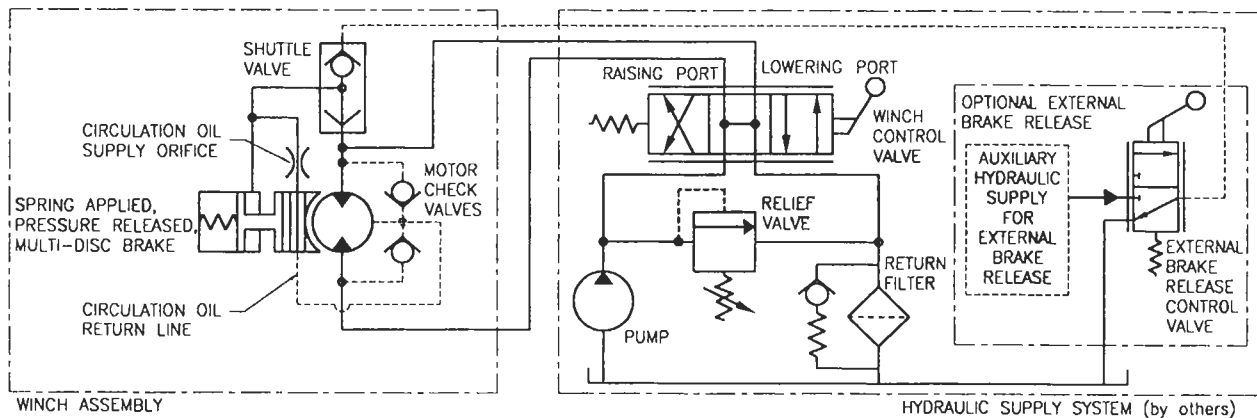

PERFORMANCE DATA

CABLE STORAGE*		SYSTEM PRESSURE ^o	SYSTEM VOLUME ^o
9/16 inch	268 feet	Maximum: 2500 psi [170 bar]	Maximum: 40 USGPM [150 l/min]
5/8 inch	188 feet	MAXIMUM LINE PULL ^o	MAXIMUM LINE SPEED ^o
14 mm	83 m	Bare Drum: 7250 lb [32 kN]	Bare Drum: 148 ft/min [45 m/min]
16 mm	57 m	Full Drum: 5420 lb [24 kN]	Full Drum: 198 ft/min [60 m/min]

* Cable storage with zero free flange.

^o Above specifications are based on 9/16" diameter wire rope and standard (-57) motor. Optional motors are available. Refer to factory for specifications.

TYPICAL HYDRAULIC CIRCUIT