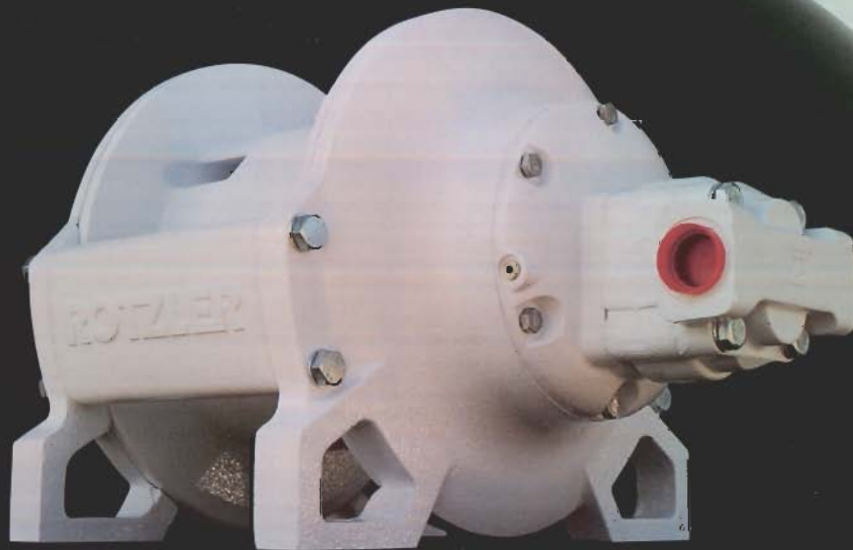

TITAN

MODEL TH 3 PLANETARY WINCH

3 METRIC TON HOIST CAPACITY

The TITAN TH 3 Planetary Hydraulic Winch features a 2 stage planetary reduction, combined with an automatic static and dynamic disc brake. A hydraulic brake or counterbalance valve is not required for safe and smooth control of a lowering load.

optional high pressure hydraulic motors - integral external brake release
stainless steel drum seal surfaces - polyester powder coating
rubber coated seals - graphite resin brake plates - no case drain required
plated or stainless steel fastener options - 2 year warranty

ROTZLER®

TOMORROW'S TECHNOLOGY FOR THE WORLD TODAY

TITAN MODEL TH 3

GENERAL DIMENSIONS

To safely support the load, maintain at least three wraps of rope on the Cable Drum at all times.

Dimensions are in inches [millimeters]. Cable Wedge accommodates 7/16" to 5/8" [11mm to 16mm] diameter wire rope.

PERFORMANCE DATA

CABLE STORAGE*		SYSTEM PRESSURE ^o	SYSTEM VOLUME ^o
9/16 inch	268 feet	Maximum: 2500 psi [170 bar]	Maximum: 40 USGPM [150 l/min]
5/8 inch	188 feet	MAXIMUM LINE PULL ^o	MAXIMUM LINE SPEED ^o
14 mm	83 m	Bare Drum: 7250 lb [32 kN]	Bare Drum: 148 ft/min [45 m/min]
16 mm	57 m	Full Drum: 5420 lb [24 kN]	Full Drum: 198 ft/min [60 m/min]