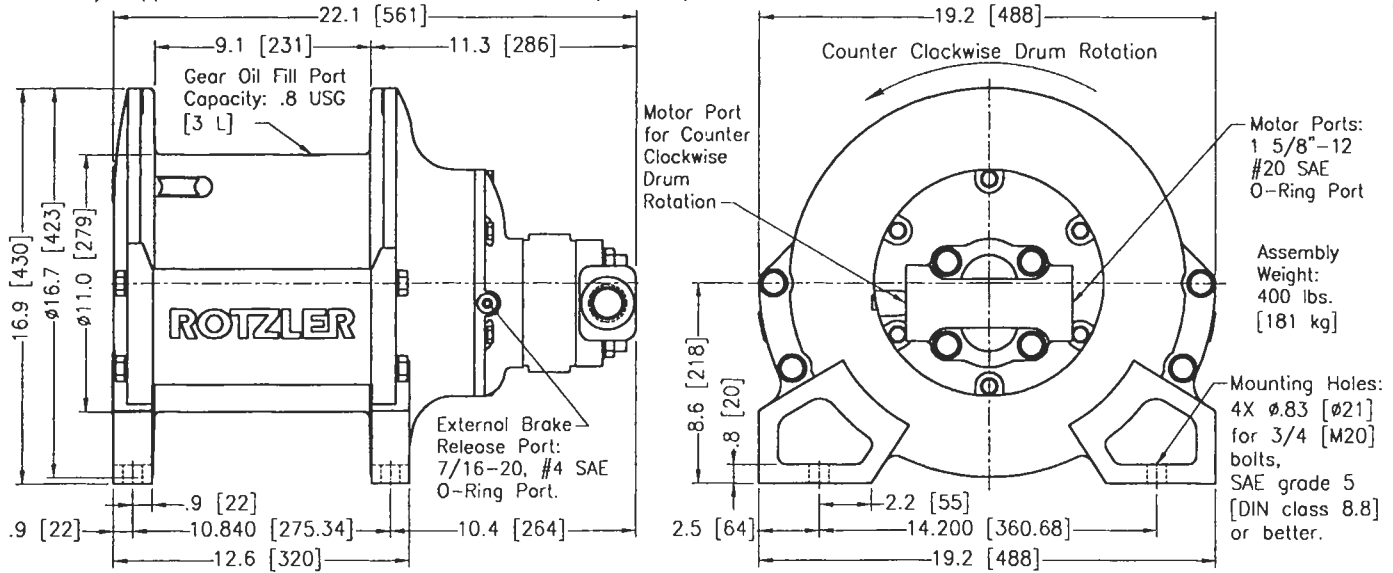

ROTZLER®

TOMORROW'S TECHNOLOGY FOR THE WORLD TODAY

TITAN MODEL TH 3

GENERAL DIMENSIONS

To safely support the load, maintain at least three wraps of rope on the Cable Drum at all times.

Dimensions are in inches [millimeters]. Cable Wedge accommodates 7/16" to 5/8" [11mm to 16mm] diameter wire rope.

PERFORMANCE DATA

CABLE STORAGE*		SYSTEM PRESSURE ^o	SYSTEM VOLUME ^o
9/16 inch	268 feet	Maximum: 2500 psi [170 bar]	Maximum: 40 USGPM [150 l/min]
5/8 inch	188 feet	MAXIMUM LINE PULL ^o	MAXIMUM LINE SPEED ^o
14 mm	83 m	Bare Drum: 7250 lb [32 kN]	Bare Drum: 148 ft/min [45 m/min]
16 mm	57 m	Full Drum: 5420 lb [24 kN]	Full Drum: 198 ft/min [60 m/min]

* Cable storage with zero free flange.

^o Above specifications are based on 9/16" diameter wire rope and standard (-57) motor. Optional motors are available. Refer to factory for specifications.

TYPICAL HYDRAULIC CIRCUIT